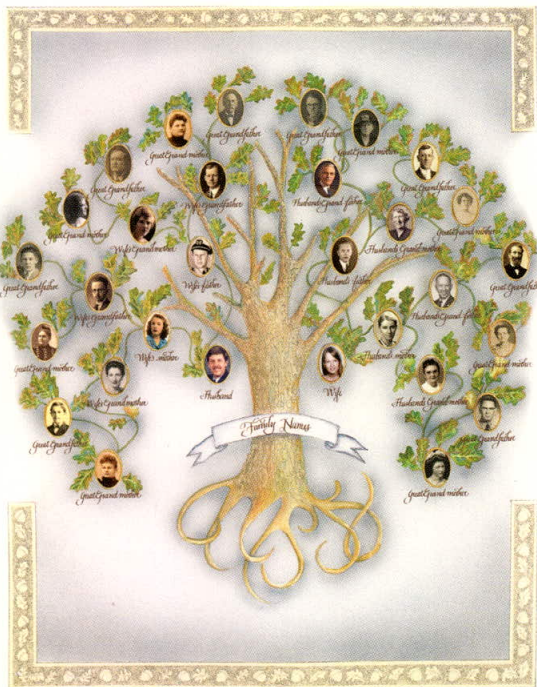

Family Trees and Timelines

Family Trees and Timelines is a family-owned small business offering artistic, custom-made representations of your family history.

The family trees are works of fine art created by SLC artist Janet Faught. Janet uses pen, airbrush, and watercolor to create beautiful family trees, which are then filled with digital images representing four generations of genealogy. Janet is also a talented calligrapher and hand letters all family names.

A Timeline preserves the memory of someone important to you. Around the timeline's border are images of parents, grandparents, spouses, children, and siblings. The center section holds a historical timeline and a biographical storyline of the person of interest, capturing who the person is or was, illustrating his or her values and beliefs, bringing their personality to life for future generations to know and enjoy. Visit our web page to see a sample timeline.